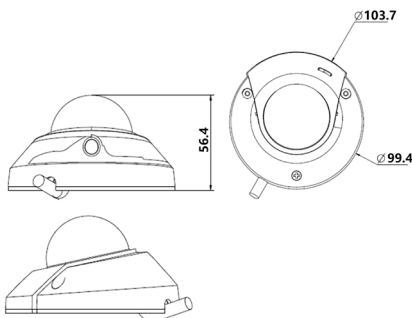

Dimensions

Units:mm

Specifications

	MS72241-AI-W	MS72241-AI-G
Camera		
Image Sensor	1/2.8" progressive scan CMOS	
Pixels	2.0 Megapixel	
Min. Illumination	Color: 0.002lux @ (F2.0, AGC ON) B/W: 0.0002lux @ (F2.0, AGC ON);	
Shutter Speed	1 ~ 1/30,000s	
Day / Night	Auto (ICR) / Color / B/W	
Wide Dynamic Range	Ultra WDR, >=120dB	
S/N Ratio	>58dB	
White Balance	Auto / Manual	
Gain Control	Auto / Manual	
Backlight Compensation	Off / WDR / BLC / HLC	
Lens		
Mount Type	M12	
Focal Length	3.6mm (-L0360)	
Angle of View	78.6° (-L0360)	
Adjustment Range	Pan: -45° ~ 45° / Tilt: 0° ~ 90° / Rotation: 0° ~ 360°	
Infrared		
IR Distance	15m	
IR Intensity	Smart IR	
Video		
Compression	Smart H.265 / H.265 / H.264 / MJPEG	
Image Resolution	Main stream: 1080p Secondary stream: D1	
Frame Rate	Main stream: 1080p@30fps Secondary stream: D1@30fps	
Bitrate	32kbps ~ 8Mbps	
Bitrate Control	VBR / CBR	
Dual-stream	Supported	
Caption	Date and time / Alarm / Customized	
Privacy Masking	Up to 4 zones	
Motion Detection	Up to 4 zones	
ROI	Supported	
Digital Noise Reduction	3D noise reduction	
Image Flip	Flip / Mirror	
Audio		
Compression	G.711a / G.711u / ADPCM / G.722 / AAC-LC	
Bitrate	32kbps ~ 64kbps	
Audio Function	Bi-directional audio / AEC / Mixed audio recording / Dumb / Mute	
Network		
Network Protocols	TCP/IP, UDP, HTTP, DHCP, DNS/DDNS, RTP/RTCP, RTSP, PPPoE, FTP, VSIP, UPnP, 802.1x, NAT, QoS, SMTP, IPv4, IPv6 (optional)	
User Interface	IPC Control (IE, Firefox, Chrome)	
Max. User Access	Max. 10 Users (includes 2 internal)	
Wireless	Wi-Fi	
Wi-Fi	802.11b/g/n 2.4G, Wi-Fi AP	
3G / 4G Frequency Band	/	FDD-LTE: B1 / B3 / B5 / B8 TDD-LTE: B38 / B39 / B40 / B41 WCDMA: B1 / B8 GSM / GPRS / EDGE: 900 / 1800MHz TD-SCDMA: B34 / B39 EVDO/CDMA: BC0
Application Programming	ONVIF (Profile S, Profile G), GB/T 28181-2011, API, CGI	
Automatic Network Replenishment (ANR)	Supported	
Recognitive Functions	Driver behavior detection	
Alarm	Fatigue driving, yawning, smoking, inattention, calling and absence	
Alarm Triggers	Alarm input / Network disconnect / Disk full / Disk error	
Intelligent	Motion detection	
Alarm Events	Alarm report / Recording / Text overlay / Snapshot / External output / Email notice / Acoustic alarm	
Interfaces		
Ethernet	10/100M, RJ45 interface	
Wi-Fi	Built-in Wi-Fi module	
GPS	Build-in GPS module	
3G / 4G Frequency Band	/	Build-in 3G / 4G module
Audio In / Out	1 x Line in / 1 x Line out / 1 x Built-in Mic	
Control	1 x RS485	
Alarm In / Out	2 x Input / 1 x Output	
Memory Slot	Micro SD card slot, supports up to 256GB	
Environmental		
Operating Temperature	-40°C ~ 70°C / -40°F ~ 158°F	
Operating Humidity	10% ~ 95%	
Protection level	IK10, IP67, EN50155	
Electrical		
Power	12V DC ± 25% / PoE (IEEE802.3af)	
Power Consumption	Max. 14W	
Mechanical		
Weight	0.5 kg / 1.1lb (Gross Weight)	
Dimensions	Φ103.7 × 56.4mm / Φ4.08" × 2.22"	