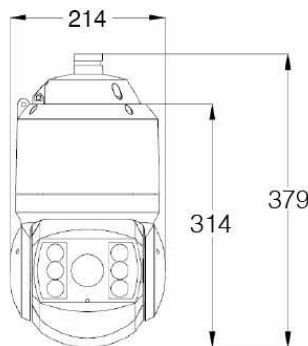

Dimensions

Units: mm

Specifications

MS7425-F120-N	
Camera	
Image Sensor	1/2.8" progressive scan CMOS
Pixels	2.0 Megapixel
Min. Illumination	Color: 0.003lux @ (F1.6, AGC ON) B/W: 0.0003lux @ (F1.6, AGC ON); 0lux with IR
Shutter Speed	1 ~ 1/30,000s
Day / Night	Auto (ICR) / Color / B/W
Wide Dynamic Range	Ultra WDR, >=120dB
S/N Ratio	>=58dB
White Balance	Auto / Manual
Gain Control	Auto / Manual
Backlight Compensation	Off / WDR / BLC / HLC
Lens	
Focal Length	4.7 ~ 94mm, 20x optical
Zoom Speed	Approx 3s (Optical)
Angle of View	61° ~ 3.64° (Wide~Tele)
Min. Object Distance	300 ~ 1500mm (Wide~Tele)
Max. Aperture Ratio	F1.5 (Wide) / F3.6 (Tele)
Focus Control	Auto / Manual / Semi-Automatic
Infrared	
IR LED	6pcs IR LED Array
IR Distance	120 ~ 180m
IR Intensity	Automatically adjust according to zoom ratio
Pan and Tilt	
Pan / Tilt Range	360° Endless / -15° ~ 90° (Auto Flip)
Pan / Tilt Speed	Pan manual speed: 0.1° ~ 200°/s; Pan preset speed: 220°/s Tilt manual speed: 0.1° ~ 150°/s; Tilt preset speed: 200°/s
Proportional Zoom	Pan / Tilt speed can be adjusted automatically according to zoom multiples
Preset	256
Patrol	8 Patrols scheme, up to 32 presets per patrol
Pattern Scan	4 Scan paths, each path can record 10 minutes of operation path
Power-off Memory	Power-off memory / Power-on recovery
Auto Guard	Path / Preset / Mixed / Pan scan / Tilt scan / Frame scan / Random scan / Panorama scan
PT Limit	Manual / Scan / Pan
3D Positioning	PTZ control with mouse click and drag
Electronic compass	Built-in O-sensor
Video	
Compression	H.265 / H.264 / MJPEG
Image Resolution	Main stream: 1080p Secondary stream: D1
Frame Rate	Main stream: 1080p@30fps Secondary stream: D1@30fps
Bitrate	32kbps ~ 16Mbps
Bitrate Control	VBR / CBR
Multi-stream	Supported
Caption	Date and time / Alarm / Direction / Customized
Privacy Masking	Up to 4 zones
Motion Detection	Up to 4 zones
Video Freeze	Supported
ROI	Supported
Digital Noise Reduction	3D noise reduction
Digital Defog	Supported
Image Flip	Flip / Mirror
Audio	
Compression	G.711a / G.711u / ADPCM / G.722 / AAC-LC / G.722.1c / G.726
Bitrate	32kbps ~ 64kbps
Audio Function	Bi-directional audio / AEC / Mixed audio recording / Dumb / Mute
Network	
Network Protocols	TCP/IP, UDP, HTTP, DHCP, DNS/DDNS, RTP/RTCP, RTSP, PPPoE, FTP, VSIP, UPnP, 802.1x, NAT, QoS, SMTP, IPv4, IPv6 (optional)
User Interface	IPC Control (IE, Firefox, Chrome)
Max. User Access	Max. 10 Users (includes 2 internal)
Application Programming	ONVIF (Profile S, Profile G), GB/T 28181-2011, API, CGI
Automatic Network Replenishment (ANR)	Supported
Alarm	
Alarm Triggers	Alarm input / Network disconnect / Disk full / Disk error
Intelligent	Motion detection / Tampering / Guard line / Enter guard area / Exit guard area
Alarm Events	Alarm report / Recording / Text overlay / Snapshot / External output / Email notice / Acoustic alarm
Interfaces	
Ethernet	10/100M, RJ45 interface
Audio In / Out	1 x Line in / 1 x Line out
Alarm In / Out	2 x Input / 1 x Output
Memory Slot	SD card slot, supports up to 128GB
Environmental	
Operating Temperature	-40°C ~ 70°C / -40°F ~ 158°F
Operating Humidity	10% ~ 95%
Protection Level	IP66, TVS 6000V lightning protection, surge protection and voltage transient protection
Electrical	
Power	24V AC / 3A (Power adapter included)
Power Consumption	Max. 45W (IR on)
Mechanical	
Weight	8 kg / 17.6lb (Gross Weight)
Dimensions	Ø214x 379mm / Ø8.43" x 14.92"