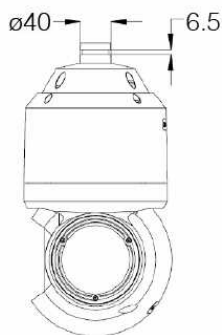

Dimensions

Units: mm

Specifications

MS7425-F120-N	
Camera	
Image Sensor	1/2.8" progressive scan CMOS
Pixels	2.0 Megapixel
Min. Illumination	Color: 0.003lux @ (F1.6, AGC ON) B/W: 0.0003lux @ (F1.6, AGC ON); 0lux with IR
Shutter Speed	1 ~ 1/30,000s
Day / Night	Auto (ICR) / Color / B/W
Wide Dynamic Range	Ultra WDR, >=120dB
S/N Ratio	>=58dB
White Balance	Auto / Manual
Gain Control	Auto / Manual
Backlight Compensation	Off / WDR / BLC / HLC
Lens	
Focal Length	4.7 ~ 94mm, 20x optical
Zoom Speed	Approx 3s (Optical)
Angle of View	61° ~ 3.64° (Wide~Tele)
Min. Object Distance	300 ~ 1500mm (Wide~Tele)
Max. Aperture Ratio	F1.5 (Wide) / F3.6 (Tele)
Focus Control	Auto / Manual / Semi-Automatic
Infrared	
IR LED	6pcs IR LED Array
IR Distance	120 ~ 180m
IR Intensity	Automatically adjust according to zoom ratio
Pan and Tilt	
Pan / Tilt Range	360° Endless / -15° ~ 90° (Auto Flip)
Pan / Tilt Speed	Pan manual speed: 0.1° ~ 200°/s; Pan preset speed: 220°/s Tilt manual speed: 0.1° ~ 150°/s; Tilt preset speed: 200°/s
Proportional Zoom	Pan / Tilt speed can be adjusted automatically according to zoom multiples
Preset	256
Patrol	8 Patrols scheme, up to 32 presets per patrol
Pattern Scan	4 Scan paths, each path can record 10 minutes of operation path
Power-off Memory	Power-off memory / Power-on recovery
Auto Guard	Path / Preset / Mixed / Pan scan / Tilt scan / Frame scan / Random scan / Panorama scan
PT Limit	Manual / Scan / Pan
3D Positioning	PTZ control with mouse click and drag
Electronic compass	Built-in O-sensor
Video	
Compression	H.265 / H.264 / MJPEG
Image Resolution	Main stream: 1080p Secondary stream: D1
Frame Rate	Main stream: 1080p@30fps Secondary stream: D1@30fps
Bitrate	32kbps ~ 16Mbps
Bitrate Control	VBR / CBR
Multi-stream	Supported
Caption	Date and time / Alarm / Direction / Customized
Privacy Masking	Up to 4 zones
Motion Detection	Up to 4 zones
Video Freeze	Supported
ROI	Supported
Digital Noise Reduction	3D noise reduction
Digital Defog	Supported
Image Flip	Flip / Mirror
Audio	
Compression	G.711a / G.711u / ADPCM / G.722 / AAC-LC / G.722.1c / G.726
Bitrate	32kbps ~ 64kbps
Audio Function	Bi-directional audio / AEC / Mixed audio recording / Dumb / Mute
Network	
Network Protocols	TCP/IP, UDP, HTTP, DHCP, DNS/DDNS, RTP/RTCP, RTSP, PPPoE, FTP, VSIP, UPnP, 802.1x, NAT, QoS, SMTP, IPv4, IPv6 (optional)
User Interface	IPC Control (IE, Firefox, Chrome)
Max. User Access	Max. 10 Users (includes 2 internal)
Application Programming	ONVIF (Profile S, Profile G), GB/T 28181-2011, API, CGI
Automatic Network Replenishment (ANR)	Supported
Alarm	
Alarm Triggers	Alarm input / Network disconnect / Disk full / Disk error
Intelligent	Motion detection / Tampering / Guard line / Enter guard area / Exit guard area
Alarm Events	Alarm report / Recording / Text overlay / Snapshot / External output / Email notice / Acoustic alarm
Interfaces	
Ethernet	10/100M, RJ45 interface
Audio In / Out	1 x Line in / 1 x Line out
Alarm In / Out	2 x Input / 1 x Output
Memory Slot	SD card slot, supports up to 128GB
Environmental	
Operating Temperature	-40°C ~ 70°C / -40°F ~ 158°F
Operating Humidity	10% ~ 95%
Protection Level	IP66, TVS 6000V lightning protection, surge protection and voltage transient protection
Electrical	
Power	24V AC / 3A (Power adapter included)
Power Consumption	Max. 45W (IR on)
Mechanical	
Weight	8 kg / 17.6lb (Gross Weight)
Dimensions	Ø214x 379mm / Ø8.43" x 14.92"