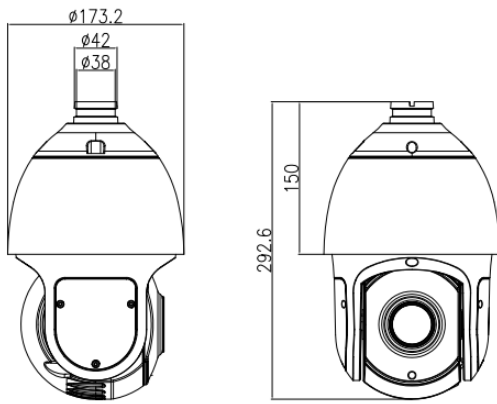

Dimensions (mm)

Accessories

Optional:

MS-7BK606B
Wall Bracket

MS-7K607B
Ceiling Bracket

MS-7BK605
Corner Mount

MS-7BK604B
Pole Mount