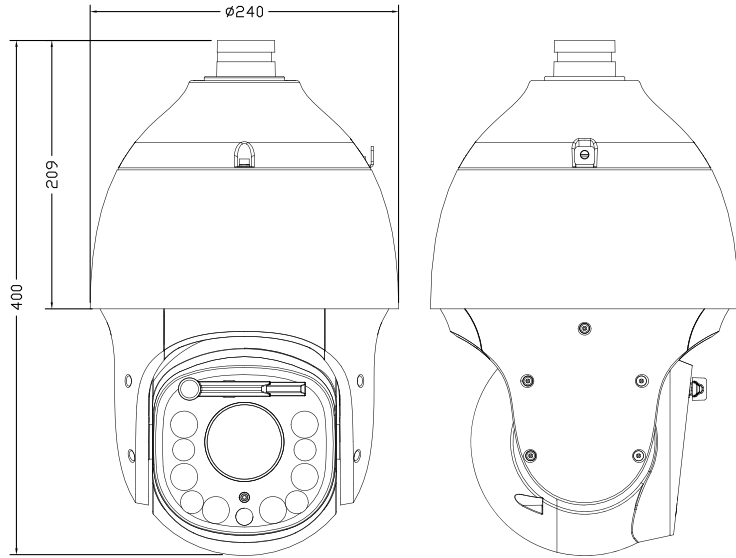

DIMENSIONS (Unit: mm)