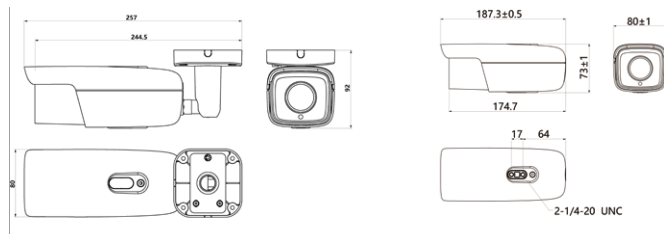

Dimensions

Units:mm

Specifications

Camera	MS7005SL-MBU-EW
Image Sensor	1/2.8" progressive scan CMOS
Pixels	5.0 Megapixel
Min. Illumination	Color: 0.005lux@ (F1.6, AGC ON) B/W: 0.0005lux@ (F1.6, AGC ON); 0lux with IR
Shutter Speed	1 ~ 1/30,000s
Day / Night	Auto (ICR) / Color / B/W
Wide Dynamic Range	Ultra WDR, >=120db
S/N Ratio	>=58db
White Balance	Auto / Manual
Gain Control	Auto / Manual
Backlight Compensation	Off / WDR / BLC / HLC
Lens	
Mount Type	Φ14
Auto Iris	DC drive
Focal Length	-Z2812: 2.8-12mm @F1.6~F3.3 motorized varifocal lens
Focus Control	Manual / Semi-Automatic / Auto
Angle of View	Horizontal : 29.4°(T)~99.6°(W); Vertical : 16.5°(T)~53.1°(W)
Infrared	
IR Distance	50 ~ 70m
IR Intensity	Smart IR
Video	
Compression	Smart 265 / H.265 (Main Profile) / H.264 (BaseLine Profile / Main Profile / High Profile) / MJPEG
Image Resolution	Main stream: 3072 x 1728 Secondary stream: 720P Third stream: D1
Frame Rate	Main stream: 3072 x 1728@30fps / 3072 x 1728@25fps(with WDR on) Secondary stream: 720P@30fps Third stream: D1@30fps
Bitrate	32kbps ~ 16Mbps
Bitrate Control	NBR / CBR
Multi-stream	Supported
Caption	Date and time / Alarm / Customized
Privacy Masking	Up to 4 zones
Motion Detection	Up to 4 zones
ROI	Supported
Digital Noise Reduction	3D noise reduction
Digital Defog	Supported
Image Flip	Flip / Mirror / Rotation 90°, 180°, 270°
Audio	
Compression	G.711a / G.711u / ADPCM / G.722 / AAC-LC / G.722.1c / G.726
Bitrate	32kbps ~ 64kbps
Audio Function	Bi-directional audio / AEC / Mixed audio recording / Dumb / Mute
Network	
Network Protocols	TCP/IP, UDP, HTTP, HTTPS, DHCP, DNS/DDNS, RTP/RTCP, RTSP, PPPoE, FTP, IGMP, UPnP, 802.1x, NAT, QoS, SMTP, IPv4, IPv6 (optional)
Max. User Access	Max. 20 Users (includes 2 internal)
Application Programming	ONVIF (Profile S, Profile G), GB/T 28181-2016, API, CGI
Automatic Network Replenishment (ANR)	Supported
Alarm	
Alarm Triggers	Alarm input / Network disconnect / Disk full / Disk error
Basic Intelligent	Tampering / Defocus / Scene change / Object left / Object removal / Audio surge / Human & Vehicle Detection:
Deep Learning Intelligent	Motion detection / Guard line / Enter guard area / Exit guard area / People Gathering
Alarm Events	Alarm report / Recording / Text overlay / Snapshot / External output / Email notice / Acoustic alarm
Interfaces	
Ethernet	10/100M, RJ45 interface
Audio In / Out	1 x Line in / 1 x Line out
Control	1 x RS485
Alarm In / Out	2 x Input / 1 x Output
Memory Slot	Micro SD card slot, supports up to 256GB
Environmental	
Operating Temperature	-40°C ~ 70°C / -40°F ~ 158°F
Operating Humidity	10% ~ 95%, No condensation
Protection Level	IP67, IK10(optional)
Electrical	
Power	12V DC ± 10% / PoE (IEEE802.3af)
Power Consumption	Max.11W
Mechanical	
Weight	-FN: 1kg / 2.2lb (Gross Weight) -FNB: 1.2kg / 2.65lb (Gross Weight)
Dimensions	-FN: 181.5 x 80 x 73mm / 7.15" x 3.15" x 2.87" -FNB: 271.3 x 80 x 87.8mm / 10.68" x 3.15" x 3.46"
Mounting Bracket	-FN: Bracket not included -FNB: Bracket included