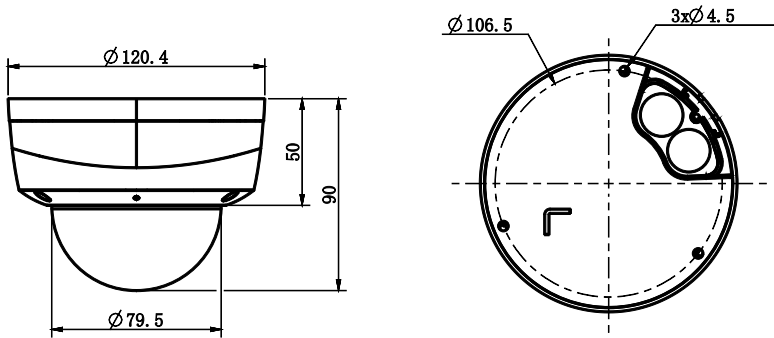

Interface

Communication Interface	1 RJ45 10M/ 100M self adaptive Ethernet port
Audio I/O	Mic in
Alarm I/O	N/A
Reset Button	Yes
On-board storage	Built-in MicroSD card slot, up to 512 GB

General

Firmware Version	-
Web Client Language	15 languages English, Russian, Spanish, Korean, Italian, Turkish, Simple Chinese, Traditional Chinese, Thai, French, Polish, Dutch, Hebraism, Arabic, Vietnamese
Operating Conditions	-40°C~65°C, 0~95% RH
Power Supply	DC 12V±25%, PoE (802.3af)
Power Consumption	MAX: 5W (12V) MAX: 6W (PoE)
Protection	IP67,IK10,Lightning protection, surge protection and voltage transient protection meets EN 55035:2017
Heater	N/A
Dimensions	Φ120×90mm (Φ4.72×3.54inch)
Weight	0.4Kg (0.88lb)

* Listed resolutions are only selectable options. It does not mean that all streams can work at their maximum resolution at the same time.

DIMENSIONS (Unit: mm)

ACCESSORIES

MS-7A36
Pole Mount

MS-7A35
Corner Mount