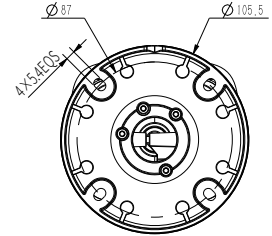

# MoviSight

<b>Video Analytics</b>	Tripwire, Double Tripwire, Perimeter, Object Abandon, Object Lost, Loitering, Running, Parking, Crowded, Video Abnormal, Audio Abnormal, Heatmap
<b>Early Warning(EW)</b>	Yes
<b>Intelligent Coding</b>	N/A
<b>Intelligent Image</b>	N/A
<b>Intelligent Alarm</b>	N/A
<b>Network</b>	
<b>ANR</b>	Yes, auto store video in SD card when NVR disconnected, and upload video to NVR when resumed connection (Only Support Tiandy ANR NVR)
<b>Protocols</b>	TCP/IP, ICMP, HTTP, HTTPS, DHCP, DNS, DDNS, MULTICAST, UPnP, FTP, IPV4, NTP, RTSP, SMTP, IGMP, QoS, Multicast
<b>System Compatibility</b>	ONVIF (PROFILE S/T/G/M), SDK, CGI, P2P
<b>Remote Connection</b>	≤7
<b>Client</b>	Easy7, EasyLive
<b>Web Version</b>	Web6
<b>Interface</b>	
<b>Communication Interface</b>	1 RJ45 10M/ 100M self adaptive Ethernet port
<b>Audio</b>	1/1, Mic in
<b>Alarm</b>	2/1
<b>Reset Button</b>	Yes
<b>On-board storage</b>	Built-in MicroSD card slot, up to 512 GB
<b>General</b>	
<b>Firmware Version</b>	-
<b>Web Client Language</b>	17 languages English, Russian, Spanish, Korean, Italian, Turkish, Simple Chinese, Traditional Chinese, Thai, French, Polish, Dutch, Hebraism, Arabic, Ukrainian, German, Vietnamese
<b>Operating Conditions</b>	-35°C ~ 65°C, 0 ~ 95% RH
<b>Power Supply</b>	DC12V±20%/PoE
<b>Power Consumption</b>	MAX: 8.5W (12V) MAX: 10W (POE)
<b>Protection</b>	IP67
<b>Heater</b>	N/A
<b>Dimensions</b>	333×114.2×106.6mm (13.11×4.50×4.20 inch)
<b>Weight</b>	1.48Kg (3.26lb)

## DIMENSIONS (Unit: mm)