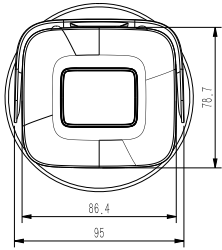

# MoviSight

<b>Video Analytics</b>	Tripwire, Double Tripwire, Perimeter, Object Abandon, Object Lost, Loitering, Running, Parking, Crowded, Video Abnormal, Audio Abnormal, Heatmap
<b>Early Warning(EW)</b>	Yes
<b>Intelligent Coding</b>	N/A
<b>Intelligent Image</b>	N/A
<b>Intelligent Alarm</b>	N/A
<b>Network</b>	
<b>ANR</b>	Yes, auto store video in SD card when NVR disconnected, and upload video to NVR when resumed connection (Only Support Tiandy ANR NVR)
<b>Protocols</b>	TCP/IP, ICMP, HTTP, HTTPS, DHCP, DNS, DDNS, MULTICAST, UPnP, FTP, IPV4, NTP, RTSP, SMTP, IGMP, QoS, Multicast
<b>System Compatibility</b>	ONVIF (PROFILE S/T/G/M), SDK, CGI, P2P
<b>Remote Connection</b>	≤7
<b>Client</b>	Easy7, EasyLive
<b>Web Version</b>	Web6
<b>Interface</b>	
<b>Communication Interface</b>	1 RJ45 10M/ 100M self adaptive Ethernet port
<b>Audio</b>	1/1, Mic in
<b>Alarm</b>	2/1
<b>Reset Button</b>	Yes
<b>On-board storage</b>	Built-in MicroSD card slot, up to 512 GB
<b>General</b>	
<b>Firmware Version</b>	-
<b>Web Client Language</b>	17 languages English, Russian, Spanish, Korean, Italian, Turkish, Simple Chinese, Traditional Chinese, Thai, French, Polish, Dutch, Hebraism, Arabic, Ukrainian, German, Vietnamese
<b>Operating Conditions</b>	-35°C ~ 65°C, 0 ~ 95% RH
<b>Power Supply</b>	DC12V±20%/PoE
<b>Power Consumption</b>	MAX: 8.5W (12V) MAX: 10W (POE)
<b>Protection</b>	IP67
<b>Heater</b>	N/A
<b>Dimensions</b>	333×114.2×106.6mm (13.11×4.50×4.20 inch)
<b>Weight</b>	1.48Kg (3.26lb)

## DIMENSIONS (Unit: mm)