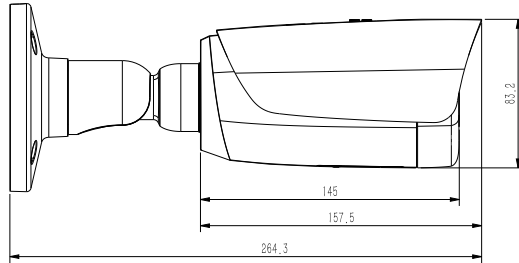

# MoviSight

<b>Video Analytics</b>	Tripwire, Double Tripwire, Perimeter, Object Abandon, Object Lost, Loitering, Running, Parking, Crowded, Video Abnormal, Audio Abnormal, Heatmap
<b>Early Warning(EW)</b>	Yes
<b>Intelligent Coding</b>	N/A
<b>Intelligent Image</b>	N/A
<b>Intelligent Alarm</b>	N/A
<b>Network</b>	
<b>ANR</b>	Yes, auto store video in SD card when NVR disconnected, and upload video to NVR when resumed connection (Only Support Tiandy ANR NVR)
<b>Protocols</b>	TCP/IP, ICMP, HTTP, HTTPS, DHCP, DNS, DDNS, MULTICAST, UPnP, FTP, IPV4, NTP, RTSP, SMTP, IGMP, QoS, Multicast
<b>System Compatibility</b>	ONVIF (PROFILE S/T/G/M), SDK, CGI, P2P
<b>Remote Connection</b>	≤7
<b>Client</b>	Easy7, EasyLive
<b>Web Version</b>	Web6
<b>Interface</b>	
<b>Communication Interface</b>	1 RJ45 10M/ 100M self adaptive Ethernet port
<b>Audio</b>	1/1, Mic in
<b>Alarm</b>	2/1
<b>Reset Button</b>	Yes
<b>On-board storage</b>	Built-in MicroSD card slot, up to 512 GB
<b>General</b>	
<b>Firmware Version</b>	-
<b>Web Client Language</b>	17 languages English, Russian, Spanish, Korean, Italian, Turkish, Simple Chinese, Traditional Chinese, Thai, French, Polish, Dutch, Hebraism, Arabic, Ukrainian, German, Vietnamese
<b>Operating Conditions</b>	-35°C ~ 65°C, 0 ~ 95% RH
<b>Power Supply</b>	DC12V±20%/PoE
<b>Power Consumption</b>	MAX: 8.5W (12V) MAX: 10W (POE)
<b>Protection</b>	IP67
<b>Heater</b>	N/A
<b>Dimensions</b>	333×114.2×106.6mm (13.11×4.50×4.20 inch)
<b>Weight</b>	1.48Kg (3.26lb)

## DIMENSIONS (Unit: mm)