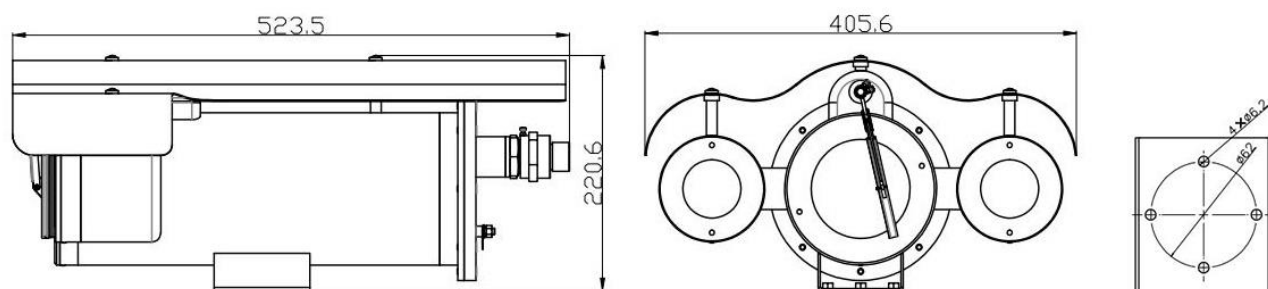

Dimensions (mm)

Accessories

Optional:

MS-7BK400-SS(P/F/
D) Junction Box

MS-7CPL10A-SS
Washing Tank

Flexible Tube