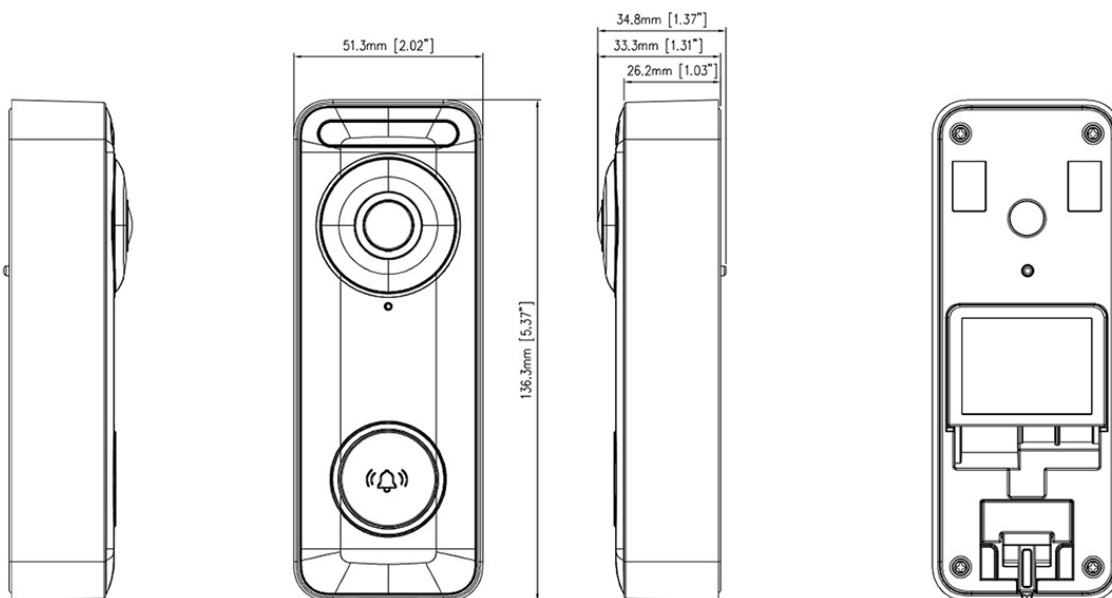

Operating Temperature	-20 °C to 50 °C (-4 °F to 122 °F)
Operating Humidity	Less-than 90% (no-condensing)
Ingress Protection	IP65
Certifications	CE / FCC
Material	Plastic
Dimensions	51.3 × 34.8 × 136.3 mm (2.02 × 1.37 × 5.37 inch)
Net Weight	Approx. 175 g (0.386 lb)
Mounting Method	Wall mount; horizontal angle adjustable with included 15° and 30° tilt brackets

Dimensions (mm)