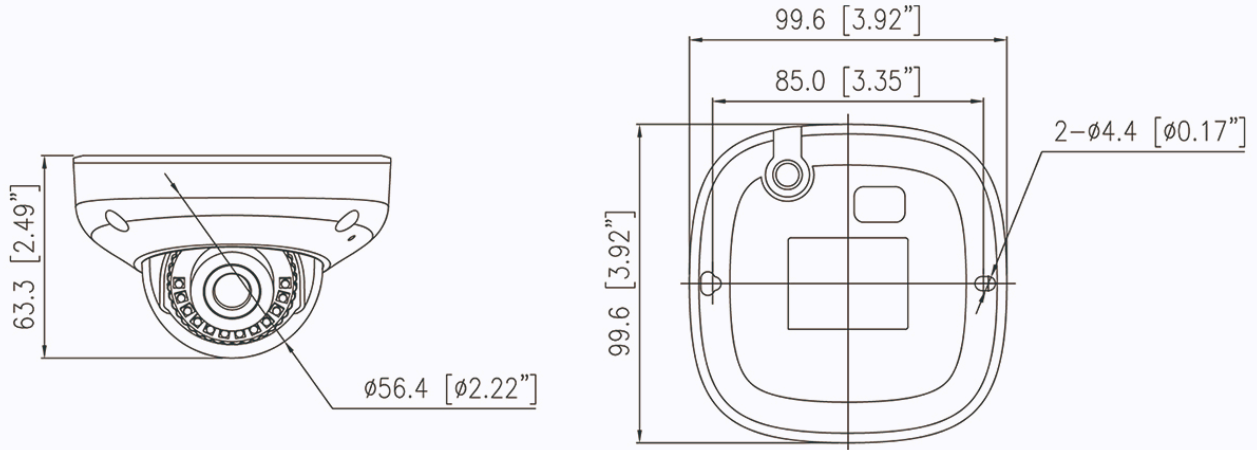

### Key Features

- 1/2.8" STARVIS™ CMOS
- Max. 5MP (2592×1944) @25/30fps resolution
- 2.4 mm / 2.8 mm / 4 mm fixed lens optional
- Supports face, human, and vehicle detection & capture.
- Intelligent analytics: Intrusion, smart motion detection, single line crossing, double line crossing, loitering, wrong-way detection, area people limit, perimeter detection, illegal parking, running detection, fall detection, fight detection, and people counting.
- True WDR (120dB), 3D DNR, ROI, Defog, HLC
- Smart IR distance up to 30 m
- Built-in microphone, 1/1 audio input/output, 1/1 alarm input/output
- Built-in microSD card slot (up to 1 TB)
- IP67, IK10 protection

## Specifications

Camera	
Image Sensor	1/2.8" Progressive Scan CMOS
Max Resolution	5MP, 2592(H) × 1944(V)
Shutter Speed	1/5 to 1/20,000s
Min Illumination	Color: 0.005 Lux @ (F1.6, AGC ON), B/W: 0.001 Lux @ (F1.6, AGC ON), 0 Lux with IR on
Day & Night	Auto (ICR)
Angle Adjustment	Pan: ±45°, Tilt: 0° to 72°, Rotation: 0° to 360°
Lens	
Lens Type	Fixed lens, Fixed focal
Focal Length	2.4 mm, 2.8 mm, 4 mm optional
Max. Aperture	F2.1 / F2.0 / F1.6
Field of View (FOV)	2.4 mm: - H: 122.7°, V: 91.9° 2.8 mm: - H: 93.9°, V: 68.7° 4 mm: - H: 80.6°, V: 57°
Iris	Fixed Iris
Illuminator	
Type	IR
IR wavelength	850 nm
Distance	Up to 30 m (98.4 ft)
Control	Auto/Manual
Intelligent Analytics	
AI Multi-Target	- Supports face, human, and vehicle detection & capture - Supports multiple frame modes: Full Frame, Four-Corner Frame, Mosaic
Intelligent Analysis	Intrusion, smart motion detection, single line crossing, double line crossing, loitering, wrong-way detection, area people limit, perimeter detection, illegal parking, running detection, fall detection, and fight detection. - Supports accurate target classification (human/vehicle)
People Counting	Supported
Video & Audio	
Number of Streams	3 Streams
Resolution	Stream1: 2592×1944, 2592×1520, 1920×1080, 1280×720 Stream2: D1, VGA, CIF Stream3: VGA, CIF, QVGA

## Dimensions (mm)